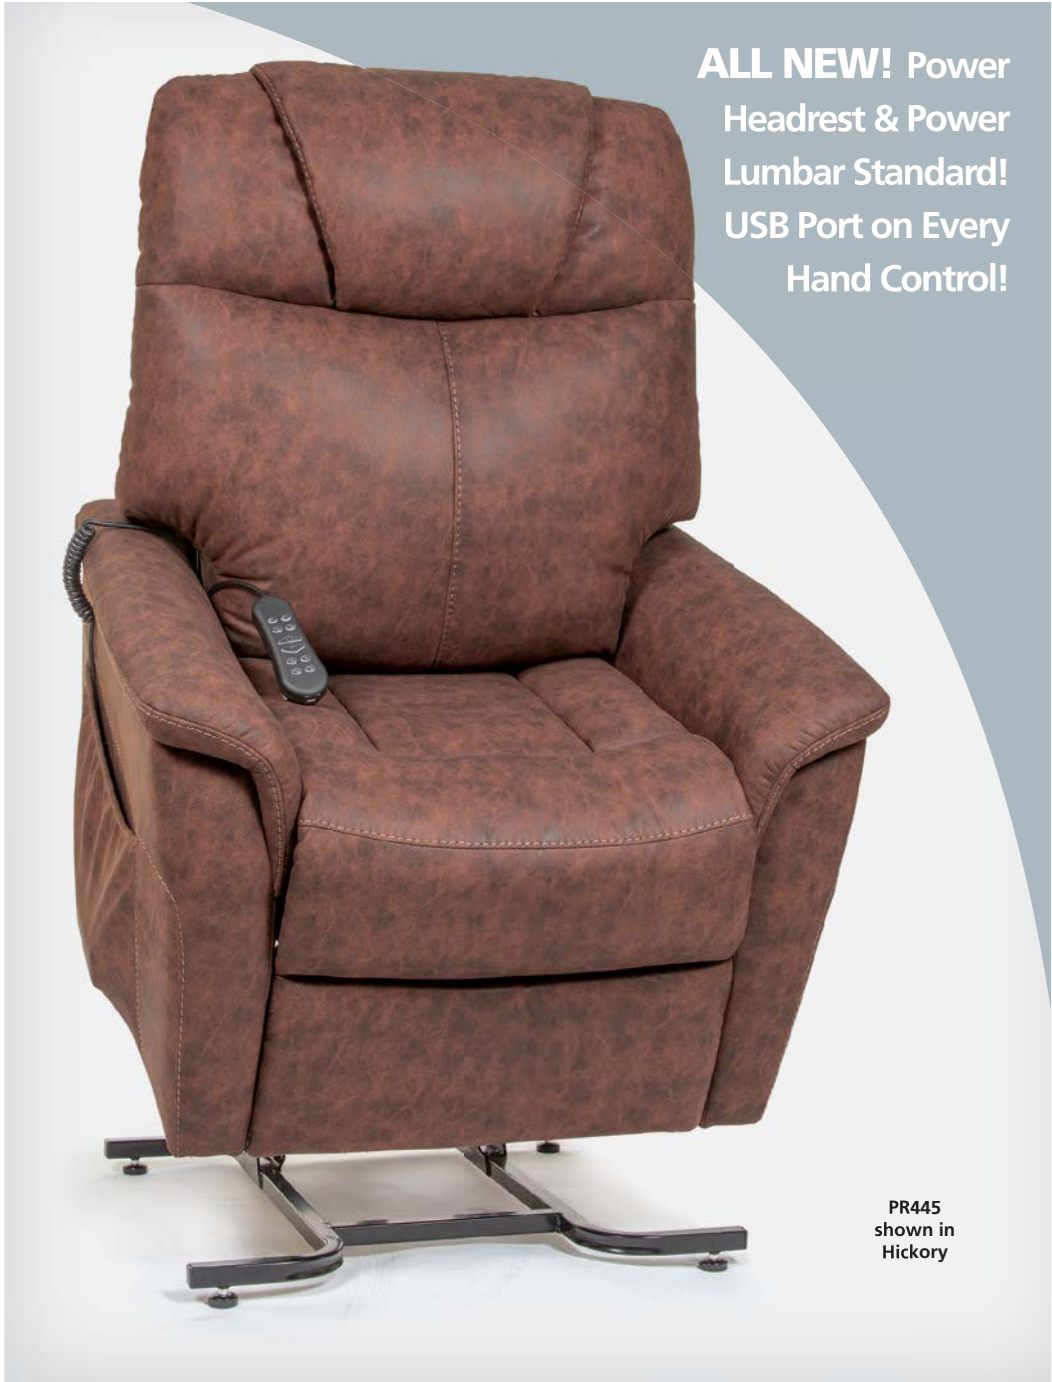

S I E S T A S E R I E S

ALL NEW! Power Headrest & Power Lumbar Standard!
USB Port on Every Hand Control!

Timber

Hickory

Ash

PR445
shown in
Hickory

PR445 Introducing the new Siesta Series power lift recliner! Power headrest and power lumbar come standard, along with a USB port on the soft-feel hand control. Luxurious fabrics feature designer contrast stitching to stand out in any décor. It features an independent back and foot rest and a motion seat for ease of movement. Recline and relax in style with the new PR445!

Shown in Timber

Features & Benefits

- Independent Back & Footrest
- Motion Seat Reduces Shear
- Formed Head Pillow on back
- Power Headrest & Power Lumbar Standard
- USB port on every hand control
- Soft-feel hand control
- Luxurious fabric
- Contemporary Contrast Stitching